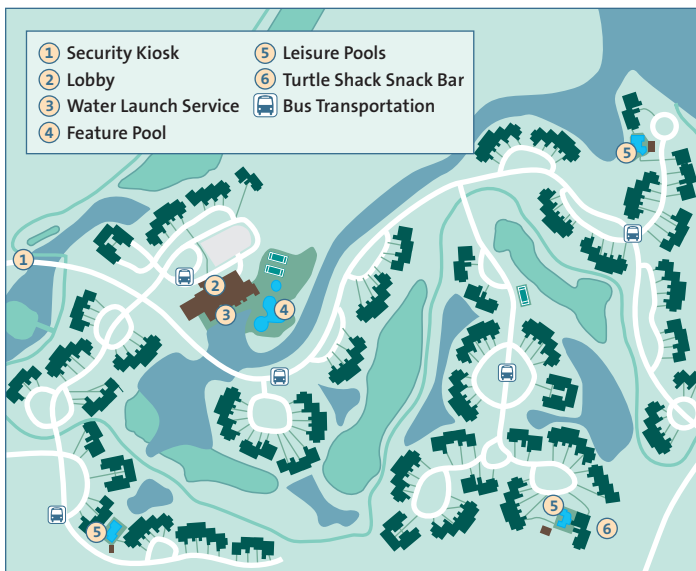

Disney's Old Key West Resort

A charming Disney Deluxe Villa Resort community that recalls the spirit of the Florida Keys. Your clients can kick back and relax in a Deluxe Studio or one- or two-bedroom vacation villa featuring all the comforts and conveniences of home.

Villa Accommodations

- 761 villas
- **Two-Bedroom Villas** accommodate up to nine Guests, plus one child under age 3 in a crib, and offer a fully equipped kitchen, master bedroom, second bedroom, two full bathrooms, washer and dryer, DVD player and private porch or balcony.
- **One-Bedroom Villas** accommodate up to five Guests, plus one child under age 3 in a crib, and offer a fully equipped kitchen, king-size bed in master bedroom, queen-size sleeper sofa and a twin-size sleeper chair in living room, washer and dryer and private porch or balcony.
- **Deluxe Studios** accommodate up to four Guests, plus one child under age 3 in a crib, and have a kitchenette, one queen-size bed, double-size sleeper sofa and private porch or balcony.

A limited number of 3-Bedroom Grand Villas accommodating up to 12 Guests may be available upon request.