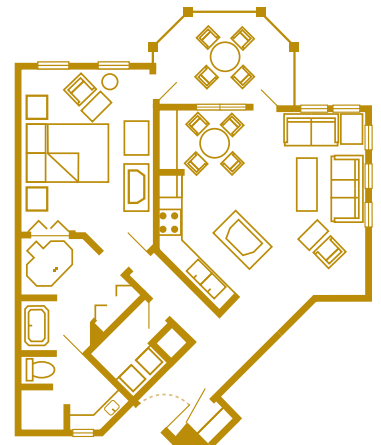

Villa Accommodations

- 761 villas
- **Two-Bedroom Villas** accommodate up to nine Guests, plus one child under age 3 in a crib, and offer a fully equipped kitchen, master bedroom, second bedroom, two full bathrooms, washer and dryer, DVD player and private porch or balcony.
- **One-Bedroom Villas** accommodate up to five Guests, plus one child under age 3 in a crib, and offer a fully equipped kitchen, king-size bed in master bedroom, queen-size sleeper sofa and a twin-size sleeper chair in living room, washer and dryer and private porch or balcony.
- **Deluxe Studios** accommodate up to four Guests, plus one child under age 3 in a crib, and have a kitchenette, one queen-size bed, double-size sleeper sofa and private porch or balcony.

A limited number of 3-Bedroom Grand Villas accommodating up to 12 Guests may be available upon request.

Typical Deluxe Studio Villa, 376 sq. ft.

Typical 1-Bedroom Villa, 942 sq. ft.

2-Bedroom Villa

Dining